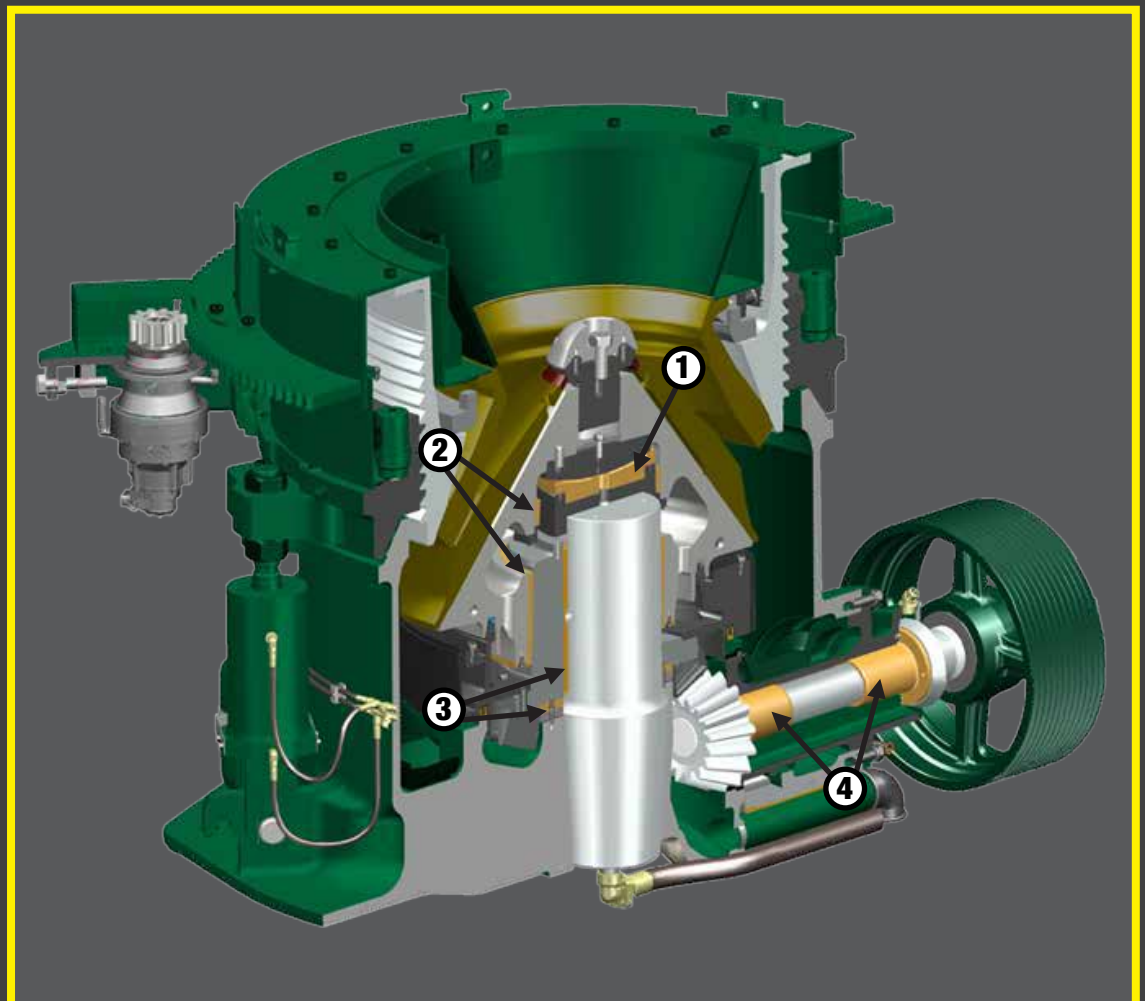

4. Countershaft Kit

- Countershaft Bushings
- O-ring
- Pins
- Seals
- Wear Ring